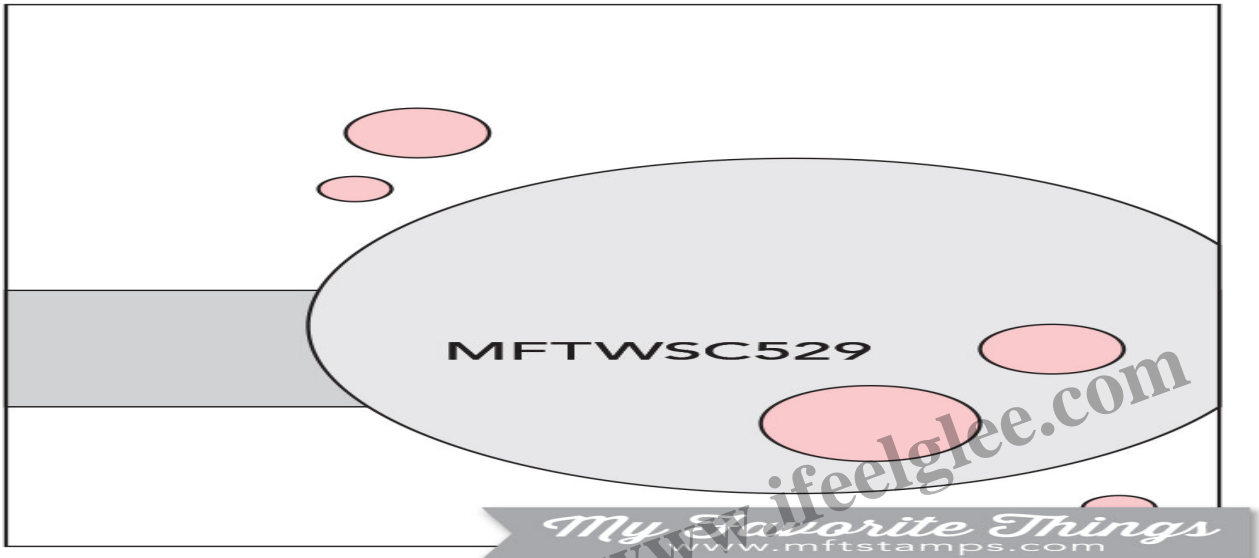

I used MFT's "Magical Friends" set and water colored it using *Zig Markers* and *Distress Inks*. I die cut a scalloped edge circle and water colored it. I added little dots on the images and on the background using white gel pen and finished the card by adding some sequins. Love this adorable card and all the happy colors.

Thank you so much for stopping by hope to see you all soon.

Challenges –

[MFT Wednesday Sketch Challenge – Sketch 529](#)

Category

1. Cards

Tags

1. Distress Inks
2. My Favorite Things
3. watercolored
4. Zig Marker

Date Created