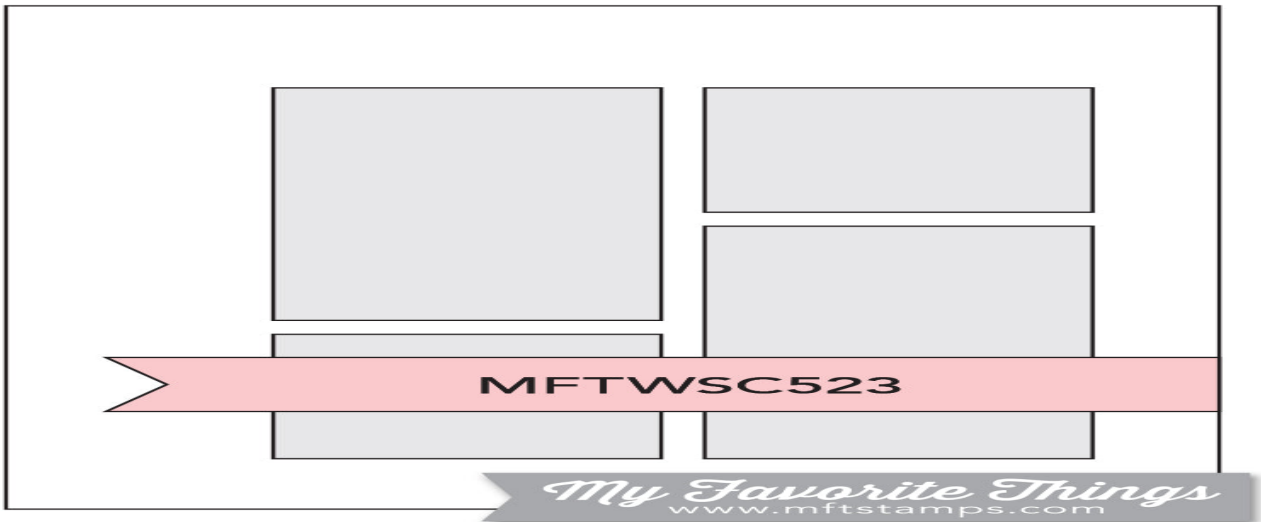

Challenges –

[MFT Wednesday Sketch Challenge – Sketch 523](#)

[Word Art Wednesday – CH#473-474 – Anything Goes](#)

Category

1. Cards

Tags

1. Copic Markers
2. Distress Inks
3. My Favorite Things
4. Tim Holtz

Date Created

January 11, 2021

Author

kanan0815