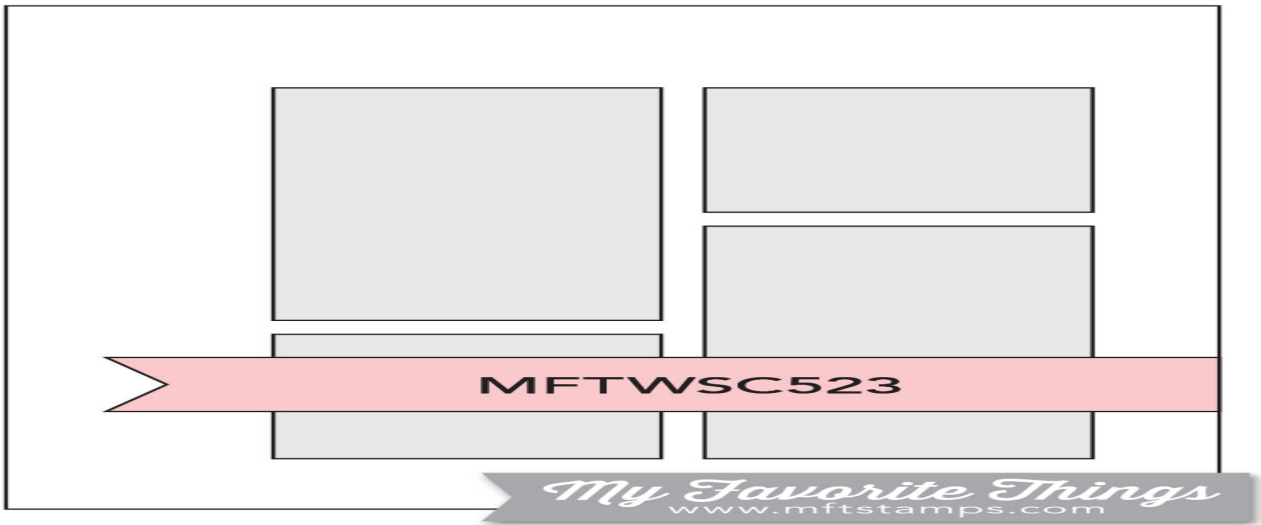

Challenges –

[MFT Wednesday Sketch Challenge – Sketch 523](#)

[Word Art Wednesday – CH#473-474 – Anything Goes](#)

Category

1. Cards

Tags

1. Copic Markers
2. Distress Inks
3. My Favorite Things
4. Tim Holtz

Date Created

January 11, 2021

Author

kanan0815